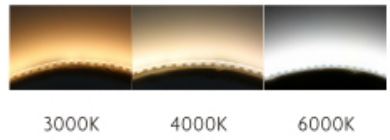

2216 Series Flexible led strip

FOCUS ON LED STRIP LIGHTING

- HIGH CRI LED
- COLOR CONSISTENCY
- HIGH EFFICACY
- COLOR PURITY

180 LEDs/m 12w/m

Low Decay	Long Lifespan >35000 hrs	3 YEAR
-----------	-----------------------------	--------

Part No.	LED/m	Volt(DC)	CRI (Ra)	W/WW(K)	Power ± 5%	lm/m ± 5%	IPXX
LC180-N2216-W/WW-12/24-IP20	180	12V 24V	80-95	6500 3500 5500 2700 4500 2400	12W/M	975-1045	IP20
LC180-W2216-W/WW-12/24-IP65						975-1045	IP65
LC180-W2216-W/WW-12/24-IP66						975-1045	IP66
LC180-W2216-W/WW-12/24-IP67						975-1045	IP67
LC180-W2216-W/WW-12/24-IP68						975-1045	IP68