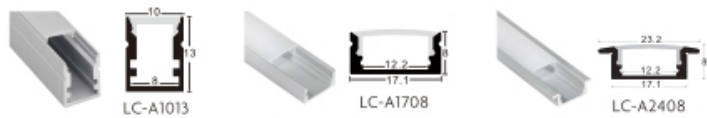

2216 Series Flexible led strip

FOCUS ON LED STRIP LIGHTING

- HIGH CRI LED
- COLOR CONSISTENCY
- HIGH EFFICACY
- COLOR PURITY

180 LEDs/m 12w/m

Low Decay	Long Lifespan >35000 hrs	3 YEAR
-----------	-----------------------------	--------

Part No.	LED/m	Volt(DC)	CRI (Ra)	W/WW(K)	Power ± 5%	lm/m ± 5%	IPXX
LC180-N2216-W/WW-12/24-IP20	180	12V 24V	80-95	6500 3500 5500 2700 4500 2400	12W/M	975-1045	IP20
LC180-W2216-W/WW-12/24-IP65						975-1045	IP65
LC180-W2216-W/WW-12/24-IP66						975-1045	IP66
LC180-W2216-W/WW-12/24-IP67						975-1045	IP67
LC180-W2216-W/WW-12/24-IP68						975-1045	IP68